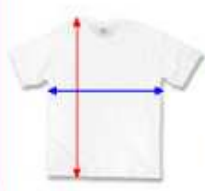

ADULT SIZING CHART

S **M** **L** **XL**

height:	5'7.5"	5'10.5"	6'0"	6'3"
weight:	130 lbs	155 lbs	185 lbs	215 lbs
chest:	32.5"	36.5"	38.5"	43"
waist:	27"	32"	34"	39"

garment measurements (inches)

	YXS (2-4)	YS (6-8)	YM (10-12)	YL (14-16)	YXL (18-20)	S	M	L	XL	2XL	3XL	4XL
length	20.5	22	23.5	25	26.5	28	29	30	31	32	33	34
width	16	17	18	19	20	18	20	22	24	26	28	30

length
(shoulder seam at collar to bottom hem)

width
(armhole to armhole across chest)